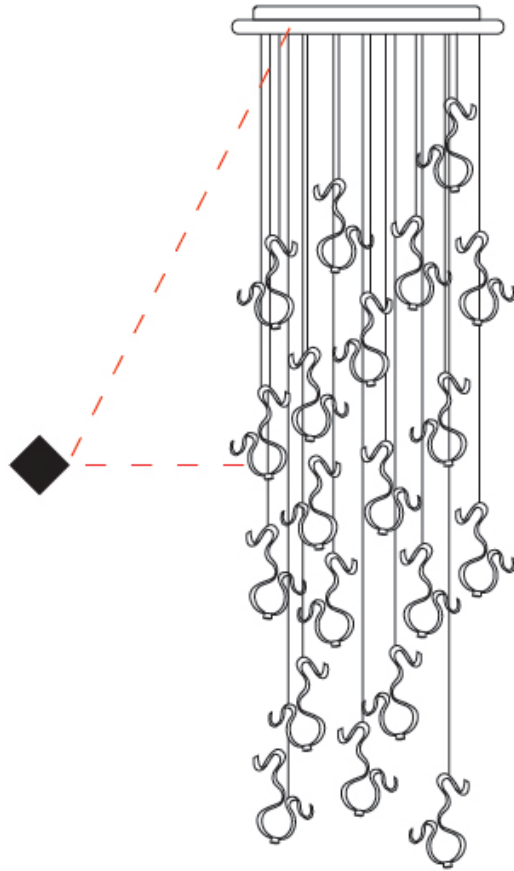

SCROLL SUSPENSION

D131578-

PROJECT

TYPE

SPECIFIER

QUANTITY

DATE

D