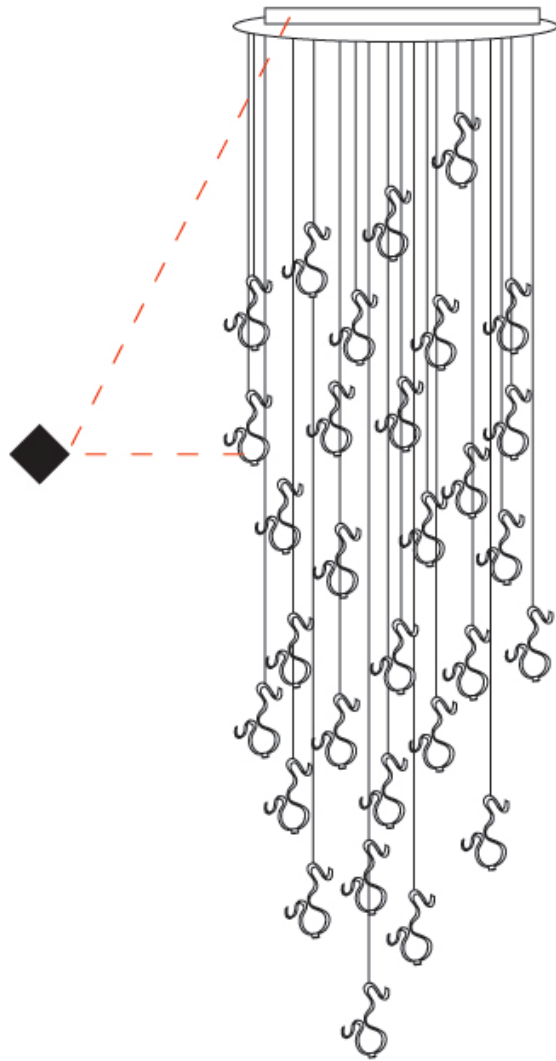

SCROLL SUSPENSION

D131579-

PROJECT	_____
TYPE	_____
SPECIFIER	_____
QUANTITY	_____
DATE	_____

D