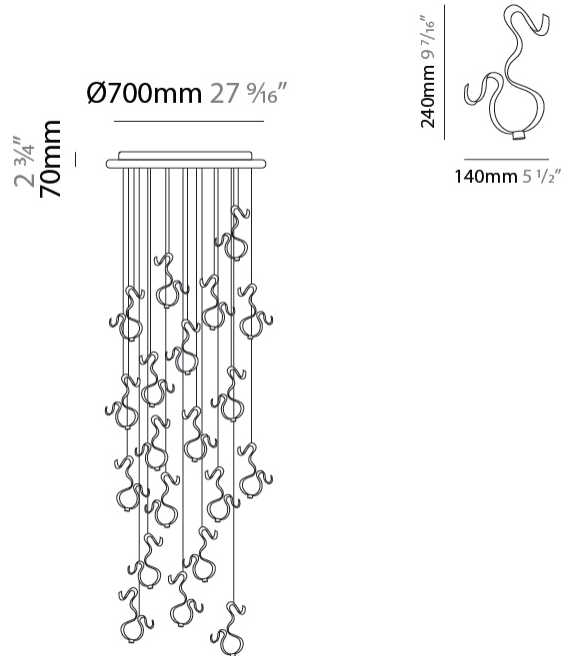

SCROLL SUSPENSION

D131577-

base number Finish
Options

1. To build a product code in our configurator select the specify button on the base model # product page
2. To build a manual product code on this datasheet choose from the options listed below in blue font and add the suffix to the base model #

GENERAL

Series: Scroll
Partner: Knikerboker
Division: Design
Installation: Suspension
Product Type: Pendant
Mounting Location: Ceiling
Light Distribution: Indirect

PHYSICAL

Shape: Curves
Diameter (mm): 700
Diameter (in): 27 ⁹/₁₆
Height (mm): 1500
Height (in): 59 ¹/₁₆
Fixture Finish: EWH / EBK / MAN / COF / PRD / SLF / GLF / CLF / BRL
Fixture Material: Aluminum

ELECTRICAL

Lamp Type: LED
Input Wattage (W): 40
Dimming: Non-Dimming / Phase Dimming (120vac Only)
Driver Included: Yes
Driver Location: Integrated
Driver Type: Constant Current - Universal
Driver Class: Class 2
Input Voltage (V): 120 - 277
Constant Current (MA): 500

LED

Color Temperature (°K): 3000
Max. Delivered Lumen (lm): 8400
CRI: >85 CRI
Lamp Life (hrs): 50000

OPTICAL

RATINGS AND CERTIFICATIONS

Certified By: Certified for North American Standards
IP rating: IP20

PROJECT
TYPE
SPECIFIER
QUANTITY
DATE