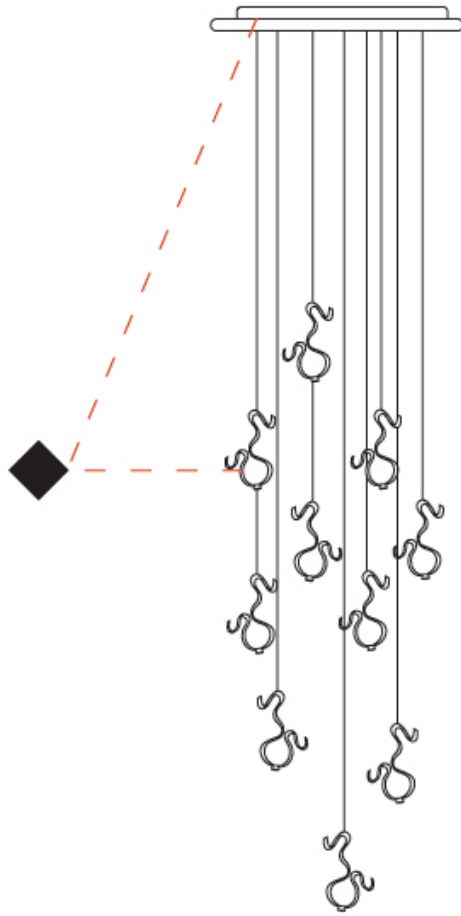

SCROLL SUSPENSION

D131575-

PROJECT
TYPE
SPECIFIER
QUANTITY
DATE

D