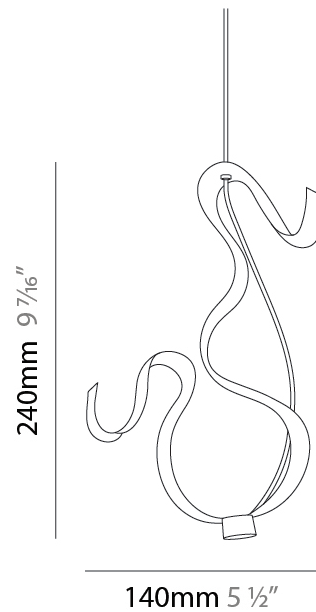

PROJECT	_____
TYPE	_____
SPECIFIER	_____
QUANTITY	_____
DATE	_____

SCROLL SUSPENSION

D131574-

base number   Finish
Options

1. To build a product code in our configurator select the specify button on the base model # product page
2. To build a manual product code on this datasheet choose from the options listed below in blue font and add the suffix to the base model #

GENERAL

Series: Scroll
Partner: Knikerboker
Division: Design
Installation: Suspension
Product Type: Pendant
Mounting Location: Ceiling
Light Distribution: Indirect

PHYSICAL

Shape: Curves
Length (mm): 140
Length (in): 5 ½
Width (mm): 90
Width (in): 3 ⅞
Height (mm): 240
Height (in): 9 ⅞
Fixture Finish: EWH / EBK / MAN / COF / PRD / SLF / GLF / CLF / BRL
Fixture Material: Aluminum

ELECTRICAL

Lamp Type: LED
Input Wattage (W): 2
Dimming: Non-Dimming / Phase Dimming (120vac Only)
Driver Included: Yes
Driver Location: Integrated
Driver Type: Constant Current - Universal
Driver Class: Class 2
Input Voltage (V): 120 - 277
Constant Current (MA): 500

LED

Color Temperature (°K): 3000
Max. Delivered Lumen (lm): 280
CRI: >85 CRI
Lamp Life (hrs): 50000

OPTICAL

RATINGS AND CERTIFICATIONS

Certified By: Certified for North American Standards
IP rating: IP20