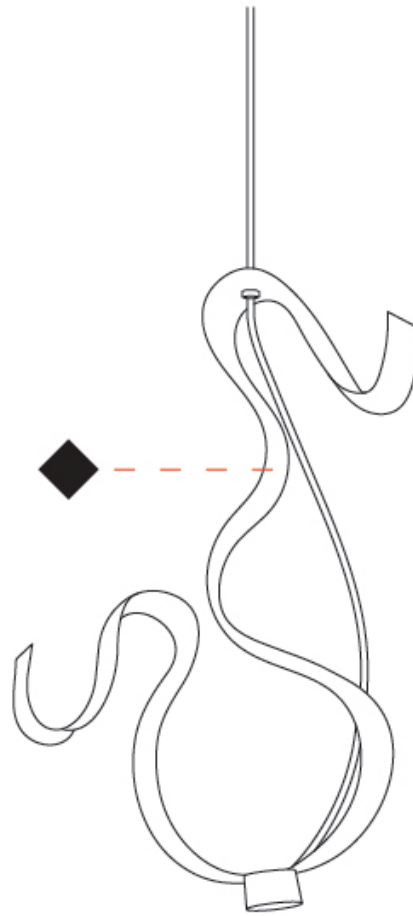

SCROLL SUSPENSION

D131574-

PROJECT _____

TYPE _____

SPECIFIER _____

QUANTITY _____

DATE _____

D