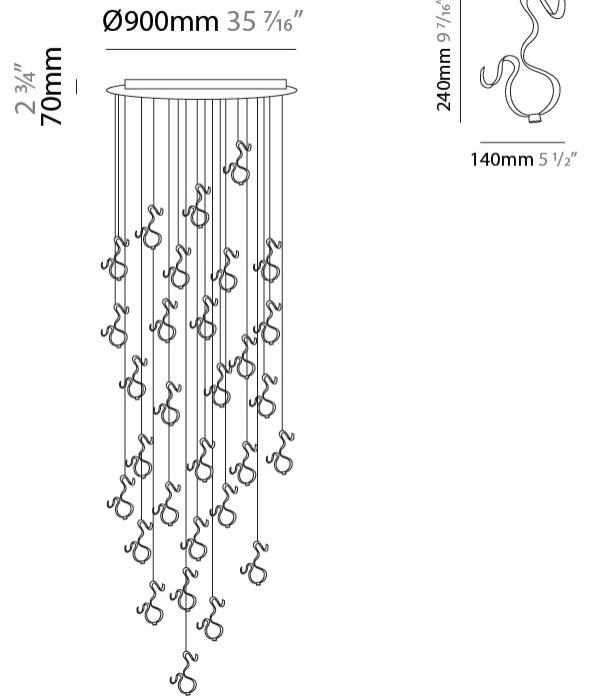

SCROLL SUSPENSION

D131579-

base number Finish
Options

1. To build a product code in our configurator select the specify button on the base model # product page
2. To build a manual product code on this datasheet choose from the options listed below in blue font and add the suffix to the base model #

GENERAL

Series: Scroll
Partner: Knikerboker
Division: Design
Installation: Suspension
Product Type: Pendant
Mounting Location: Ceiling
Light Distribution: Indirect

PHYSICAL

Shape: Curves
Diameter (mm): 900
Diameter (in): 35 7/16
Height (mm): 1500
Height (in): 59 1/16
Fixture Finish: EWH / EBK / MAN / COF / PRD / SLF / GLF / CLF / BRL
Fixture Material: Aluminum

ELECTRICAL

Lamp Type: LED
Input Wattage (W): 60
Dimming: Non-Dimming / Phase Dimming (120vac Only)
Driver Included: Yes
Driver Location: Integrated
Driver Type: Constant Current - Universal
Driver Class: Class 2
Input Voltage (V): 120 - 277
Constant Current (MA): 500

LED

Color Temperature (°K): 3000
Max. Delivered Lumen (lm): 22400
CRI: >85 CRI
Lamp Life (hrs): 50000

OPTICAL

RATINGS AND CERTIFICATIONS

Certified By: Certified for North American Standards
IP rating: IP20

PROJECT
TYPE
SPECIFIER
QUANTITY
DATE