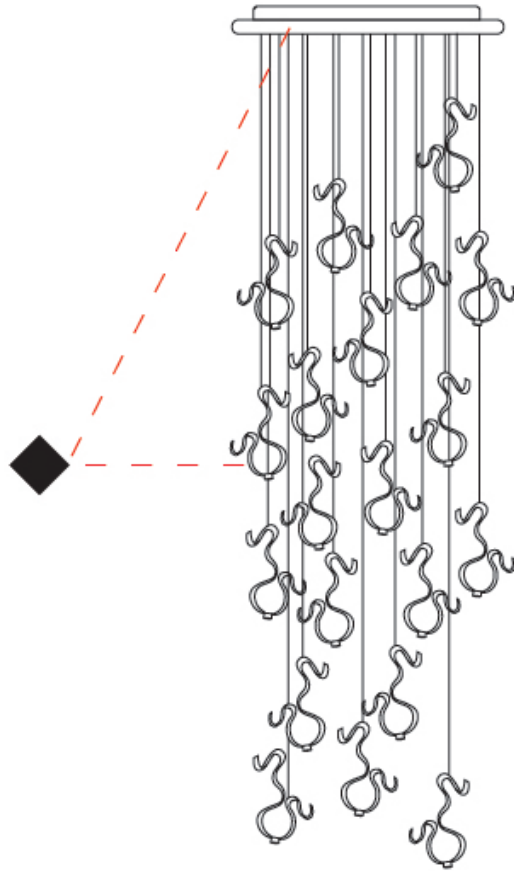

SCROLL SUSPENSION

D131577-

PROJECT

TYPE

SPECIFIER

QUANTITY

DATE

D