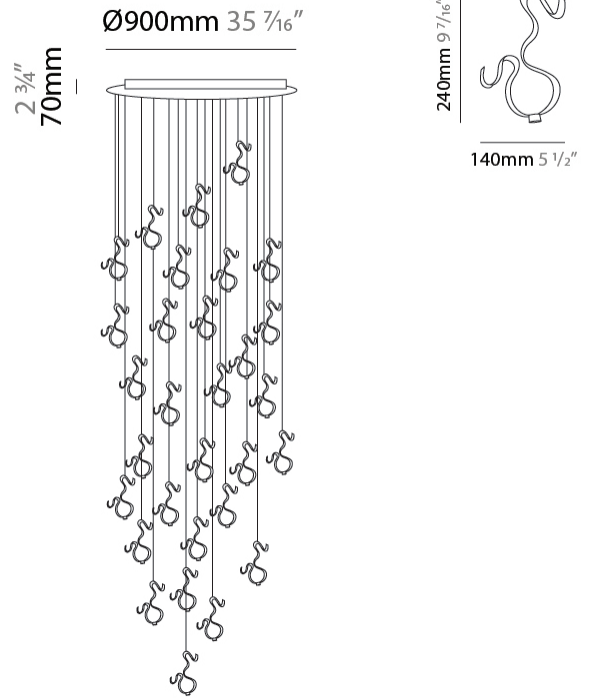

SCROLL SUSPENSION

D131580-

base number Finish
Options

1. To build a product code in our configurator select the specify button on the base model # product page
2. To build a manual product code on this datasheet choose from the options listed below in blue font and add the suffix to the base model #

GENERAL

Series: Scroll
Partner: Knikerboker
Division: Design
Installation: Suspension
Product Type: Pendant
Mounting Location: Ceiling
Light Distribution: Indirect

PHYSICAL

Shape: Curves
Diameter (mm): 900
Diameter (in): 35 7/16
Height (mm): 1500
Height (in): 59 1/16
Fixture Finish: EWH / EBK / MAN / COF / PRD / SLF / GLF / CLF / BRL
Fixture Material: Aluminum

ELECTRICAL

Lamp Type: LED
Input Wattage (W): 72
Dimming: Non-Dimming / Phase Dimming (120vac Only)
Driver Included: Yes
Driver Location: Integrated
Driver Type: Constant Current - Universal
Driver Class: Class 2
Input Voltage (V): 120 - 277
Constant Current (MA): 500

LED

Color Temperature (°K): 3000
Max. Delivered Lumen (lm): 22400
CRI: >85 CRI
Lamp Life (hrs): 50000

OPTICAL

RATINGS AND CERTIFICATIONS

Certified By: Certified for North American Standards
IP rating: IP20

PROJECT
TYPE
SPECIFIER
QUANTITY
DATE