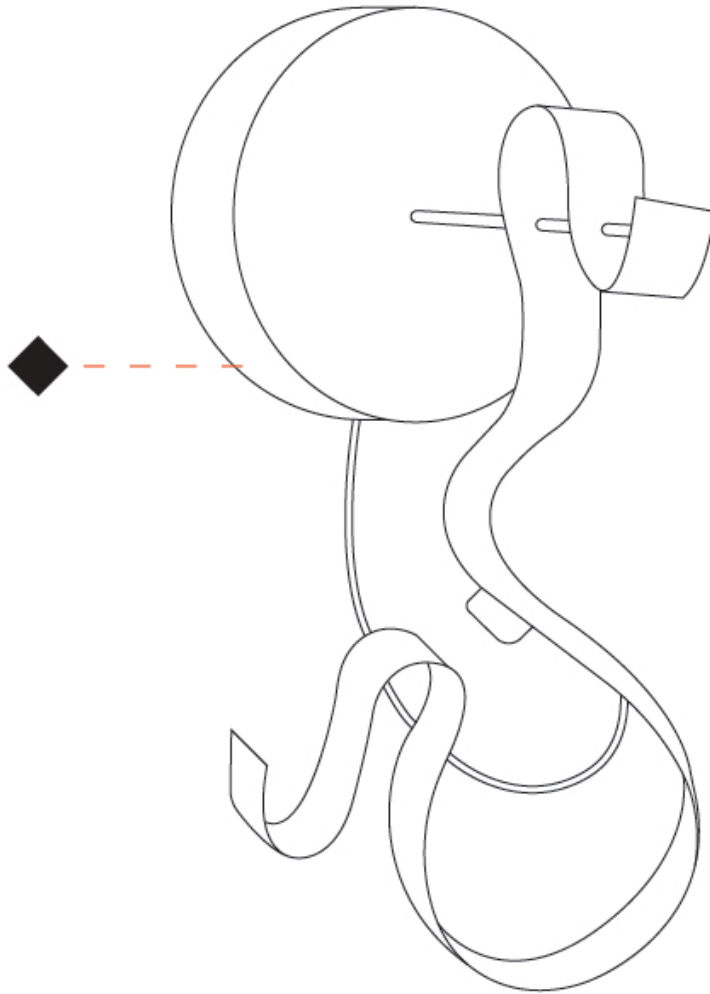

SCROLL SURFACE

D133130-

PROJECT _____

TYPE _____

SPECIFIER _____

QUANTITY _____

DATE _____

D