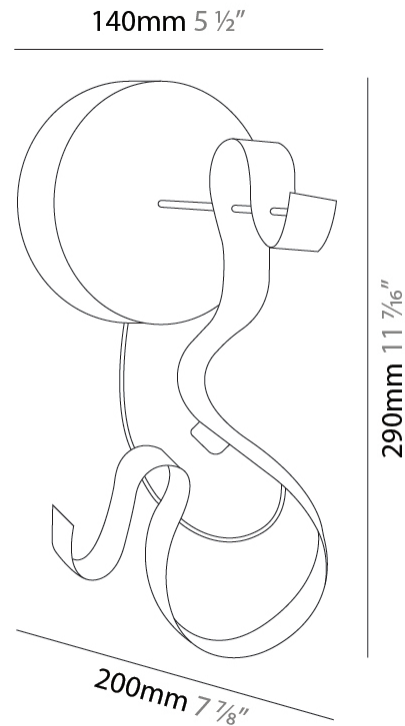

SCROLL SURFACE

D133130-

base number Finish
Options

1. To build a product code in our configurator select the specify button on the base model # product page
2. To build a manual product code on this datasheet choose from the options listed below in blue font and add the suffix to the base model #

GENERAL

Series: Scroll
Partner: Knikerboker
Division: Design
Installation: Surface
Product Type: Wall Surface
Mounting Location: Wall
Light Distribution: Indirect

PHYSICAL

Shape: Curves
Length (mm): 140
Length (in): 5 ½
Width (mm): 90
Width (in): 3 9/16
Height (mm): 240
Height (in): 9 7/16
Fixture Finish: EWH / EBK / MAN / COF / PRD / SLF / GLF / CLF / BRL
Fixture Material: Aluminum

ELECTRICAL

Lamp Type: LED
Input Wattage (W): 2
Dimming: Non-Dimming / Phase Dimming (120vac Only)
Driver Included: Yes
Driver Location: Integrated
Driver Type: Constant Current - Universal
Driver Class: Class 2
Input Voltage (V): 120 - 277
Constant Current (MA): 500

LED

Color Temperature (°K): 3000
Max. Delivered Lumen (lm): 280
CRI: >85 CRI
Lamp Life (hrs): 50000

OPTICAL

RATINGS AND CERTIFICATIONS

Certified By: Certified for North American Standards
IP rating: IP20

PROJECT
TYPE
SPECIFIER
QUANTITY
DATE