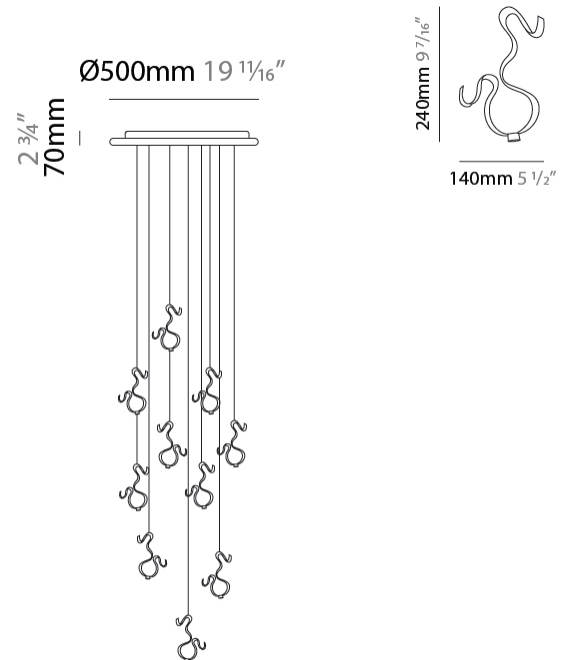

SCROLL SUSPENSION

D131576-

base number Finish
Options

PROJECT
TYPE
SPECIFIER
QUANTITY
DATE

1. To build a product code in our configurator select the specify button on the base model # product page
2. To build a manual product code on this datasheet choose from the options listed below in blue font and add the suffix to the base model #

GENERAL

Series: Scroll
Partner: Knikerboker
Division: Design
Installation: Suspension
Product Type: Pendant
Mounting Location: Ceiling
Light Distribution: Indirect

PHYSICAL

Shape: Curves
Diameter (mm): 500
Diameter (in): 19 11/16
Height (mm): 1500
Height (in): 59 1/16
Fixture Finish: EWH / EBK / MAN / COF / PRD / SLF / GLF / CLF / BRL
Fixture Material: Aluminum

ELECTRICAL

Lamp Type: LED
Input Wattage (W): 32
Dimming: Non-Dimming / Phase Dimming (120vac Only)
Driver Included: Yes
Driver Location: Integrated
Driver Type: Constant Current - Universal
Driver Class: Class 2
Input Voltage (V): 120 - 277
Constant Current (MA): 500

LED

Color Temperature (°K): 3000
Max. Delivered Lumen (lm): 8400
CRI: >85 CRI
Lamp Life (hrs): 50000

OPTICAL

RATINGS AND CERTIFICATIONS

Certified By: Certified for North American Standards
IP rating: IP20