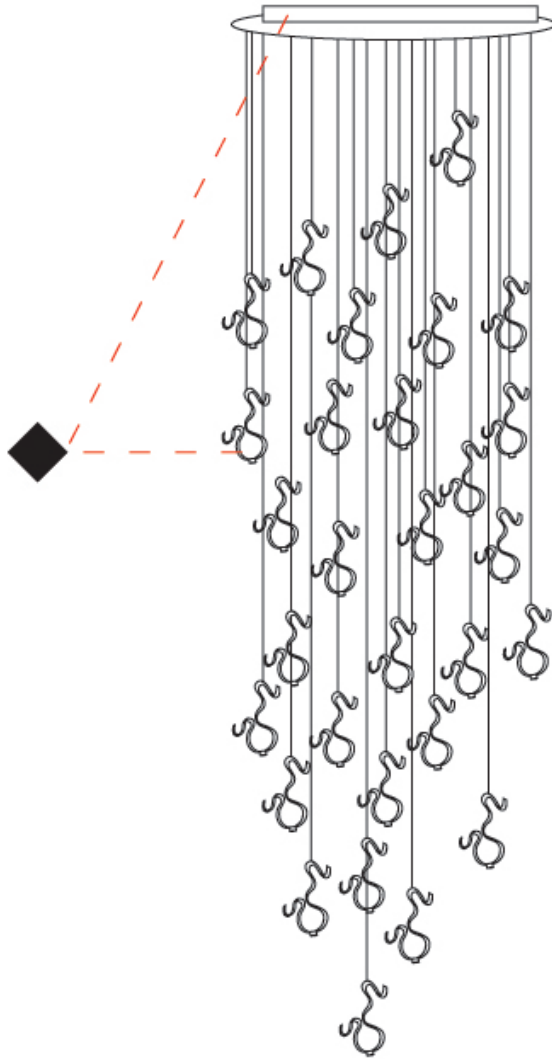

SCROLL SUSPENSION

D131580-

PROJECT

TYPE

SPECIFIER

QUANTITY

DATE

D