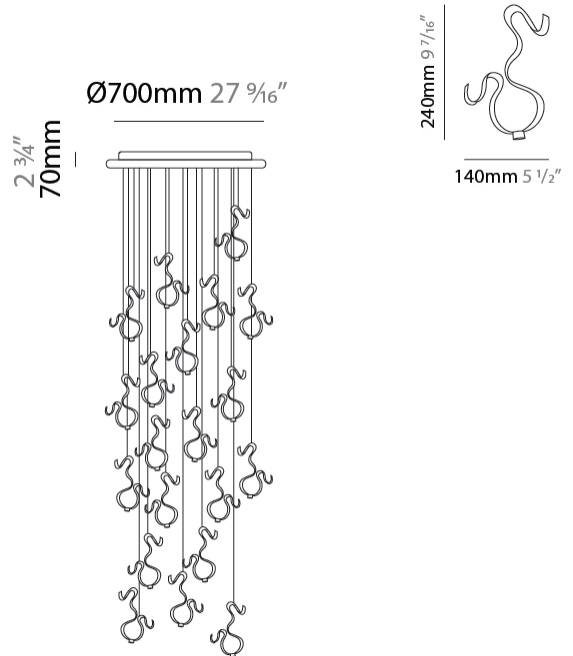

SCROLL SUSPENSION

D131578-

base number Finish
Options

1. To build a product code in our configurator select the specify button on the base model # product page
2. To build a manual product code on this datasheet choose from the options listed below in blue font and add the suffix to the base model #

GENERAL

Series: Scroll
Partner: Knikerboker
Division: Design
Installation: Suspension
Product Type: Pendant
Mounting Location: Ceiling
Light Distribution: Indirect

PHYSICAL

Shape: Curves
Diameter (mm): 700
Diameter (in): 27 ⁷/₁₆
Height (mm): 1500
Height (in): 59 ¹/₁₆
Fixture Finish: EWH / EBK / MAN / COF / PRD / SLF / GLF / CLF / BRL
Fixture Material: Aluminum

ELECTRICAL

Lamp Type: LED
Input Wattage (W): 52
Dimming: Non-Dimming / Phase Dimming (120vac Only)
Driver Included: Yes
Driver Location: Integrated
Driver Type: Constant Current - Universal
Driver Class: Class 2
Input Voltage (V): 120 - 277
Constant Current (MA): 500

LED

Color Temperature (°K): 3000
Max. Delivered Lumen (lm): 16800
CRI: >85 CRI
Lamp Life (hrs): 50000

OPTICAL

RATINGS AND CERTIFICATIONS

Certified By: Certified for North American Standards
IP rating: IP20

PROJECT
TYPE
SPECIFIER
QUANTITY
DATE