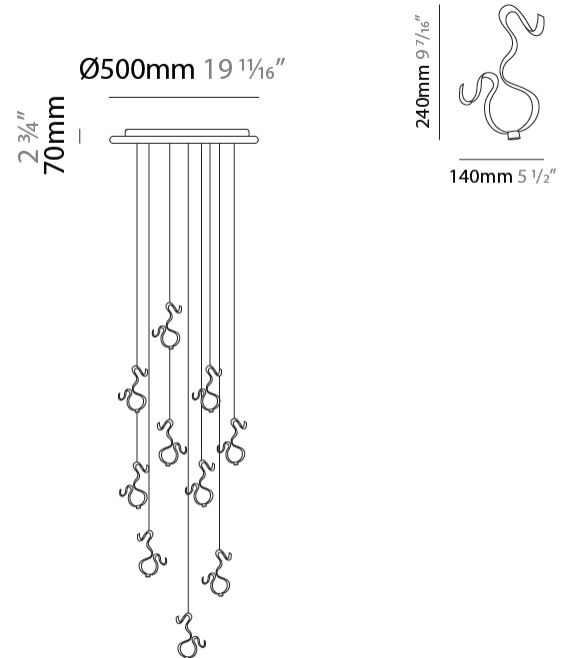

SCROLL SUSPENSION

D131575-

base number   Finish
Options

PROJECT	_____
TYPE	_____
SPECIFIER	_____
QUANTITY	_____
DATE	_____

1. To build a product code in our configurator select the specify button on the base model # product page
2. To build a manual product code on this datasheet choose from the options listed below in blue font and add the suffix to the base model #

GENERAL

Series: Scroll
Partner: Knikerboker
Division: Design
Installation: Suspension
Product Type: Pendant
Mounting Location: Ceiling
Light Distribution: Indirect

PHYSICAL

Shape: Curves
Diameter (mm): 500
Diameter (in): 19 1/16
Height (mm): 1500
Height (in): 59 1/16
Fixture Finish: EWH / EBK / MAN / COF / PRD / SLF / GLF / CLF / BRL
Fixture Material: Aluminum

ELECTRICAL

Lamp Type: LED
Input Wattage (W): 20
Dimming: Non-Dimming / Phase Dimming (120vac Only)
Driver Included: Yes
Driver Location: Integrated
Driver Type: Constant Current - Universal
Driver Class: Class 2
Input Voltage (V): 120 - 277
Constant Current (MA): 500

LED

Color Temperature (°K): 3000
Max. Delivered Lumen (lm): 8400
CRI: >85 CRI
Lamp Life (hrs): 50000

OPTICAL

RATINGS AND CERTIFICATIONS

Certified By: Certified for North American Standards
IP rating: IP20