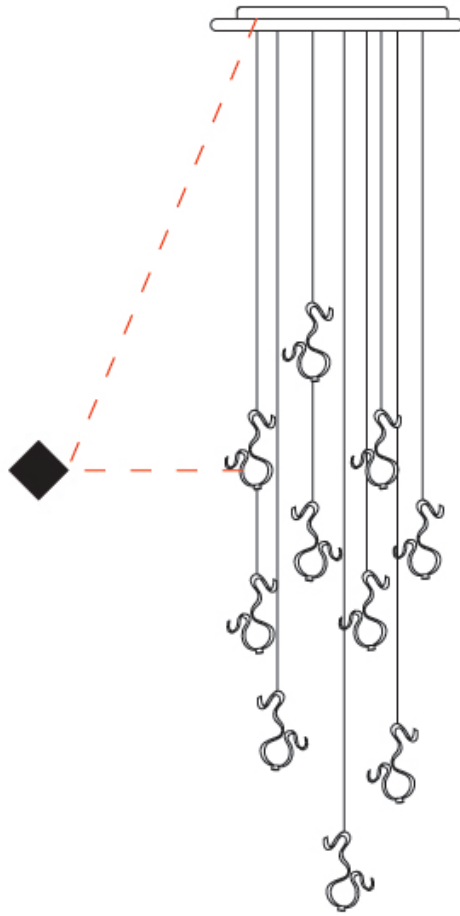

SCROLL SUSPENSION

D131576-

PROJECT

TYPE

SPECIFIER

QUANTITY

DATE

D